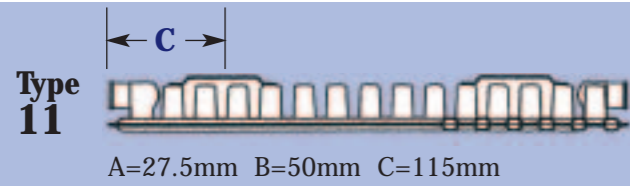

Installation

In order to maximise heating efficiency, radiators should be fixed at not less than 115mm (4.5") from finished floor level.