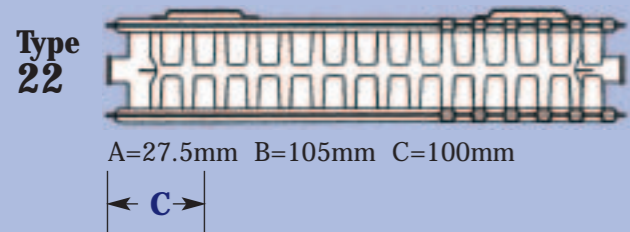

Installation

In order to maximise heating efficiency, radiators should be fixed at not less than 115mm (4.5") from finished floor level.