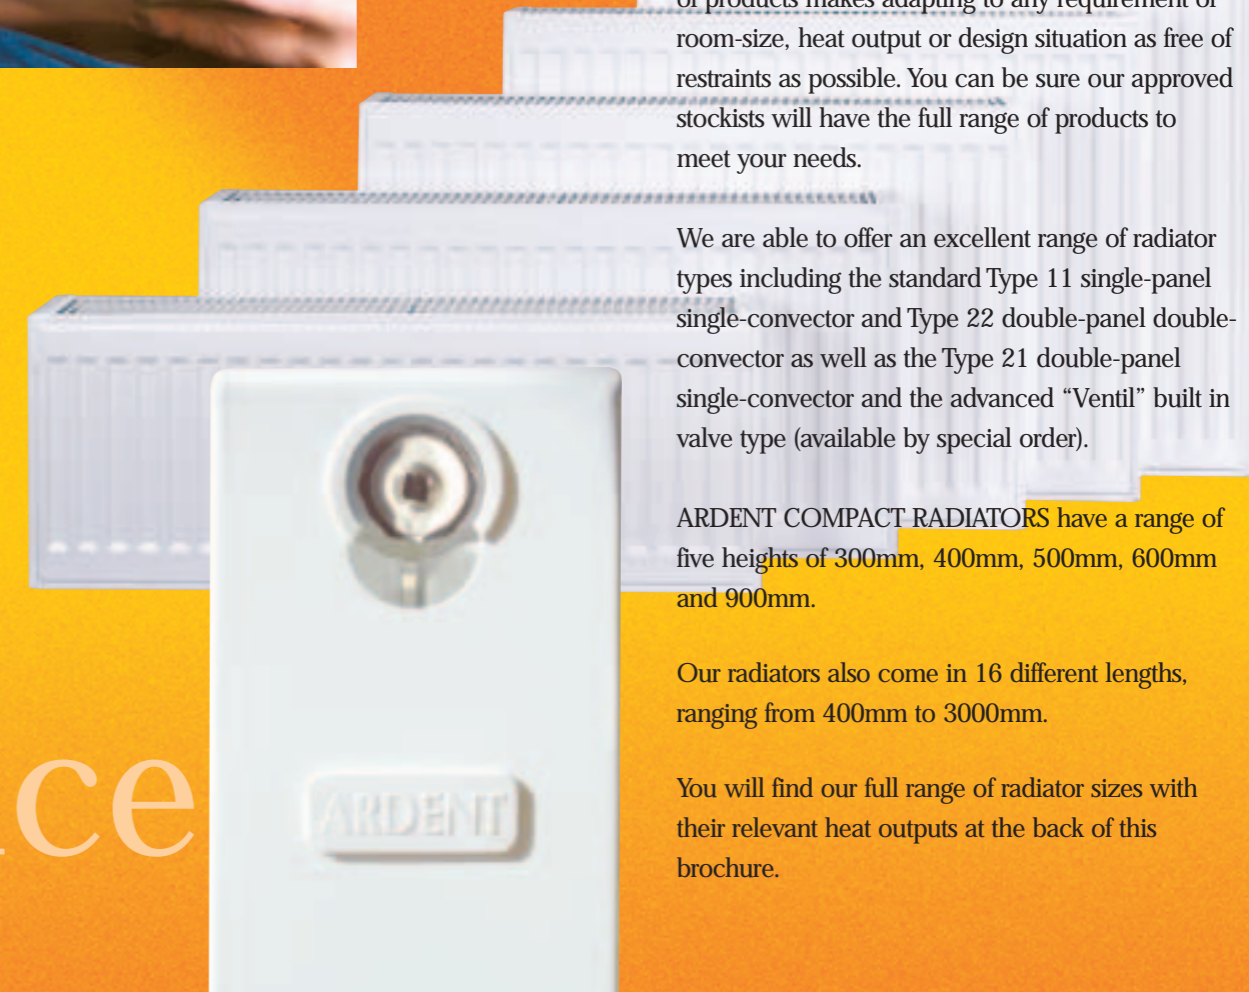

ARDENT COMPACT RADIATORS have a range of five heights of 300mm, 400mm, 500mm, 600mm and 900mm.

Our radiators also come in 16 different lengths, ranging from 400mm to 3000mm.

You will find our full range of radiator sizes with their relevant heat outputs at the back of this brochure.