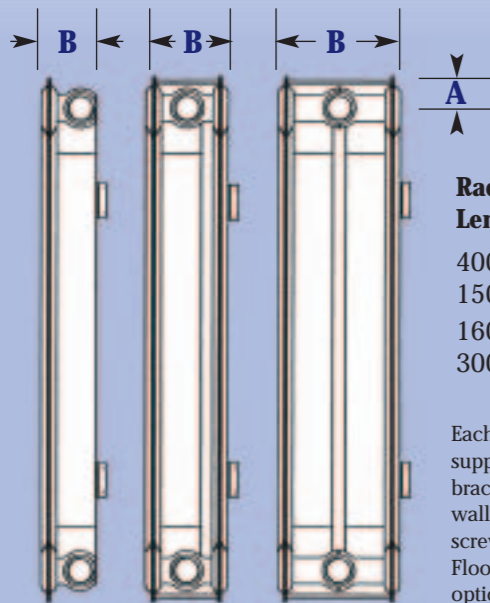

Radiator Length	No of Lugs
400mm -	4
1500mm	
1600mm -	6
3000m	

Each radiator is supplied with brackets, wall-plugs, and screws. Floor mounting is optional on request.